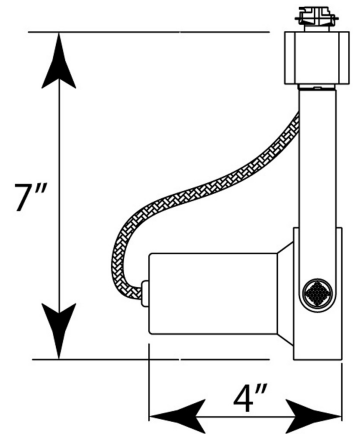

Because Lighting Speaks Volumes

TL130-5

1-Light Integrated LED Indoor Black Mini Adjustable Step Cylinder Track Head with Gimbal Ring

Catalog #:

Type:

Project:

Prepared By:

Description

This integrated LED indoor black mini adjustable step cylinder track head features a gimbal ring. Go green and save big. Energy-efficient LED is environmentally friendly and requires substantially less electricity to maintain, passing down cost-cutting savings to you. Enjoy this piece's sleek, modern design. Clean, minimal, and solid color design blends in seamlessly with surroundings and existing décor. Powder-coated paint base finish provides phenomenal long-lasting color and exceptional corrosion/scratch resistance. Compact light fits easily in small spaces. Compatible with Volume Lighting 120V 1-circuit/1-neutral track systems V2702-5 (2 ft. track section), V2704-5 (4 ft. track section), V2706-5 (6 ft. track section), and V2708-5 (8 ft. track section). Also compatible with Volume Lighting 120V 2-circuit/1-neutral track systems V2762-5 (2 ft. track section), V2764-5 (4 ft. track section), V2766-5 (6 ft. track section), and V2768-5 (8 ft. track section). Adjustable track head tilts up to 90° and rotates 355° around vertical axis. Perfect complement to kitchens, living rooms, hallways, exhibits, restaurants, studios, and many other indoor areas. Suitable for dry locations only. Finished in solid black. Feel confident in a quality product. Integrated LED comes with a 5-year limited warranty.

Specifications

Style	Modern
Type of Lighting	Indoor Track Lighting
Product Type	Track Head
Product Subtype	Mini, Gimbal Ring, Adjustable
Height (in.)	7
Width (in.)	TBD
Length or Extension/Projection (in.)	4
Finish	Black
Main Material	Polymer/Plastic (Powder-Coated Paint Finish)
Light Direction	Adjustable (90° Tilt from Vertical Axis) (355° Rotation Around Vertical Axis)
Installation/Mounting Position	Downward
Installation Location	Dry
Light #	1
Watts per Light (W)	12
Total Wattage (W)	12